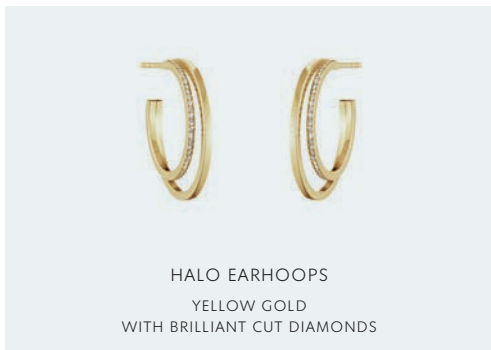

SHADES KEY RING
PVD COATED STAINLESS STEEL

INFINITY CUFFLINKS
STERLING SILVER

MONEY CLIP 267
STERLING SILVER

KOPPEL WATCH
CHRONOGRAPH, 41 MM

OFFSPRING EARRINGS
STERLING SILVER

OFFSPRING BANGLE
STERLING SILVER

OFFSPRING NECKLACE
STERLING SILVER

OFFSPRING PENDANT
STERLING SILVER AND ROSE GOLD

TORUN BANGLE
STERLING SILVER AND YELLOW GOLD
WITH BRILLIANT CUT DIAMONDS

OFFSPRING BANGLE
STERLING SILVER

HALO PENDANT
YELLOW GOLD
WITH BRILLIANT CUT DIAMONDS

HALO BRACELET
YELLOW GOLD
WITH BRILLIANT CUT DIAMONDS

HALO EARSTUDS
YELLOW GOLD
WITH BRILLIANT CUT DIAMONDS

HALO BANGLE
YELLOW GOLD
WITH BRILLIANT CUT DIAMONDS

HALO RING
YELLOW GOLD
WITH BRILLIANT CUT DIAMONDS

HALO EARHOOPS
YELLOW GOLD
WITH BRILLIANT CUT DIAMONDS

HALO SOLITAIRE RING
YELLOW GOLD
WITH BRILLIANT CUT DIAMONDS

HALO EARSTUDS
YELLOW GOLD
WITH BRILLIANT CUT DIAMONDS

DEW DROP NECKRING AND PENDANT
STERLING SILVER
WITH ROCK CRYSTAL AND BRILLIANT CUT DIAMONDS