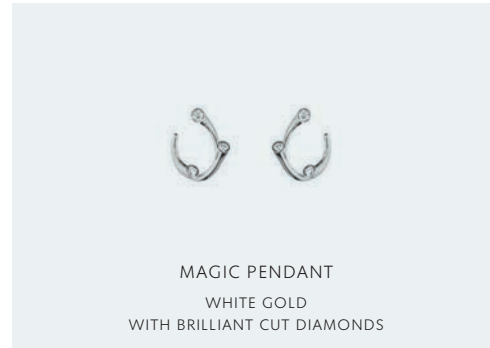

SHADES KEY RING
PVD COATED STAINLESS STEEL

INFINITY CUFFLINKS
STERLING SILVER

MONEY CLIP 267
STERLING SILVER

KOPPEL WATCH
CHRONOGRAPH, 41 MM

OFFSPRING EARRINGS
STERLING SILVER

OFFSPRING BANGLE
STERLING SILVER

OFFSPRING NECKLACE
STERLING SILVER

OFFSPRING PENDANT
STERLING SILVER AND ROSE GOLD

TORUN BANGLE
STERLING SILVER AND YELLOW GOLD
WITH BRILLIANT CUT DIAMONDS

OFFSPRING BANGLE
STERLING SILVER

HALO PENDANT
YELLOW GOLD
WITH BRILLIANT CUT DIAMONDS

HALO BRACELET
YELLOW GOLD
WITH BRILLIANT CUT DIAMONDS

HALO EARSTUDS
YELLOW GOLD
WITH BRILLIANT CUT DIAMONDS

HALO BANGLE
YELLOW GOLD
WITH BRILLIANT CUT DIAMONDS

HALO RING
YELLOW GOLD
WITH BRILLIANT CUT DIAMONDS