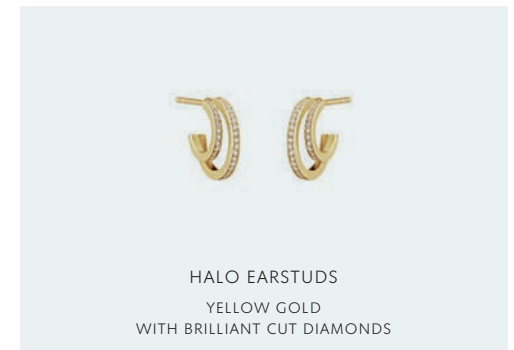

SHADES KEY RING
PVD COATED STAINLESS STEEL

INFINITY CUFFLINKS
STERLING SILVER

MONEY CLIP 267
STERLING SILVER

KOPPEL WATCH
CHRONOGRAPH, 41 MM

OFFSPRING EARRINGS
STERLING SILVER

OFFSPRING BANGLE
STERLING SILVER

OFFSPRING NECKLACE
STERLING SILVER

OFFSPRING PENDANT
STERLING SILVER AND ROSE GOLD

TORUN BANGLE
STERLING SILVER AND YELLOW GOLD
WITH BRILLIANT CUT DIAMONDS

OFFSPRING BANGLE
STERLING SILVER

HALO PENDANT
YELLOW GOLD
WITH BRILLIANT CUT DIAMONDS

HALO BRACELET
YELLOW GOLD
WITH BRILLIANT CUT DIAMONDS

HALO EARSTUDS
YELLOW GOLD
WITH BRILLIANT CUT DIAMONDS

HALO BANGLE
YELLOW GOLD
WITH BRILLIANT CUT DIAMONDS

HALO RING
YELLOW GOLD
WITH BRILLIANT CUT DIAMONDS

HALO EARHOOPS
YELLOW GOLD
WITH BRILLIANT CUT DIAMONDS

HALO SOLITAIRE RING
YELLOW GOLD
WITH BRILLIANT CUT DIAMONDS

HALO EARSTUDS
YELLOW GOLD
WITH BRILLIANT CUT DIAMONDS

DEW DROP NECKRING AND PENDANT
STERLING SILVER
WITH ROCK CRYSTAL AND BRILLIANT CUT DIAMONDS