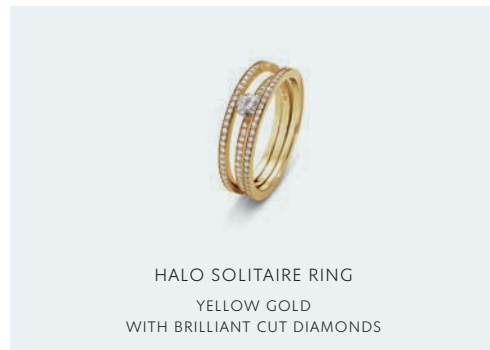

OFFSPRING NECKLACE
STERLING SILVER

OFFSPRING PENDANT
STERLING SILVER AND ROSE GOLD

TORUN BANGLE
STERLING SILVER AND YELLOW GOLD
WITH BRILLIANT CUT DIAMONDS

OFFSPRING BANGLE
STERLING SILVER

HALO PENDANT
YELLOW GOLD
WITH BRILLIANT CUT DIAMONDS

HALO BRACELET
YELLOW GOLD
WITH BRILLIANT CUT DIAMONDS

HALO EARSTUDS
YELLOW GOLD
WITH BRILLIANT CUT DIAMONDS

HALO BANGLE
YELLOW GOLD
WITH BRILLIANT CUT DIAMONDS

HALO RING
YELLOW GOLD
WITH BRILLIANT CUT DIAMONDS

HALO EARHOOPS
YELLOW GOLD
WITH BRILLIANT CUT DIAMONDS

HALO SOLITAIRE RING
YELLOW GOLD
WITH BRILLIANT CUT DIAMONDS

HALO EARSTUDS
YELLOW GOLD
WITH BRILLIANT CUT DIAMONDS

DEW DROP NECKRING AND PENDANT
STERLING SILVER
WITH ROCK CRYSTAL AND BRILLIANT CUT DIAMONDS