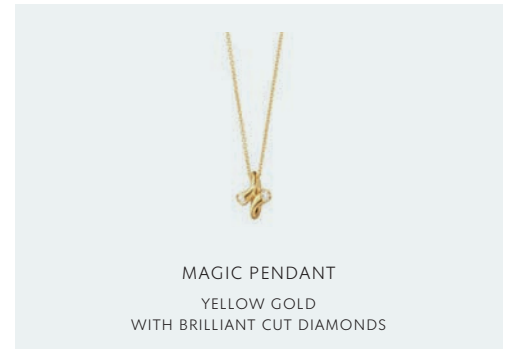

SHADES KEY RING
PVD COATED STAINLESS STEEL

INFINITY CUFFLINKS
STERLING SILVER

MONEY CLIP 267
STERLING SILVER

KOPPEL WATCH
CHRONOGRAPH, 41 MM

OFFSPRING EARRINGS
STERLING SILVER

OFFSPRING BANGLE
STERLING SILVER

OFFSPRING NECKLACE
STERLING SILVER

OFFSPRING PENDANT
STERLING SILVER AND ROSE GOLD

TORUN BANGLE
STERLING SILVER AND YELLOW GOLD
WITH BRILLIANT CUT DIAMONDS

OFFSPRING BANGLE
STERLING SILVER

HALO PENDANT
YELLOW GOLD
WITH BRILLIANT CUT DIAMONDS

HALO BRACELET
YELLOW GOLD
WITH BRILLIANT CUT DIAMONDS

HALO EARSTUDS
YELLOW GOLD
WITH BRILLIANT CUT DIAMONDS

HALO BANGLE
YELLOW GOLD
WITH BRILLIANT CUT DIAMONDS

HALO RING
YELLOW GOLD
WITH BRILLIANT CUT DIAMONDS