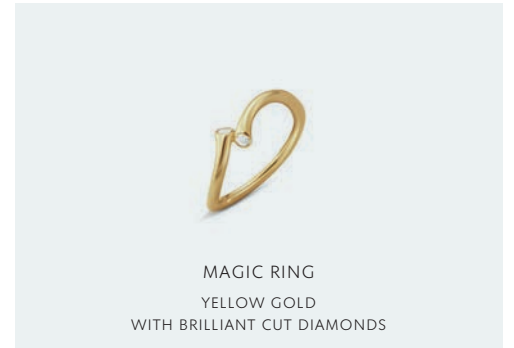

SHADES KEY RING
PVD COATED STAINLESS STEEL

INFINITY CUFFLINKS
STERLING SILVER

MONEY CLIP 267
STERLING SILVER

KOPPEL WATCH
CHRONOGRAPH, 41 MM

OFFSPRING EARRINGS
STERLING SILVER

OFFSPRING BANGLE
STERLING SILVER

OFFSPRING NECKLACE
STERLING SILVER

OFFSPRING PENDANT
STERLING SILVER AND ROSE GOLD

TORUN BANGLE
STERLING SILVER AND YELLOW GOLD
WITH BRILLIANT CUT DIAMONDS

OFFSPRING BANGLE
STERLING SILVER

HALO PENDANT
YELLOW GOLD
WITH BRILLIANT CUT DIAMONDS

HALO BRACELET
YELLOW GOLD
WITH BRILLIANT CUT DIAMONDS

HALO EARSTUDS
YELLOW GOLD
WITH BRILLIANT CUT DIAMONDS

HALO BANGLE
YELLOW GOLD
WITH BRILLIANT CUT DIAMONDS

HALO RING
YELLOW GOLD
WITH BRILLIANT CUT DIAMONDS