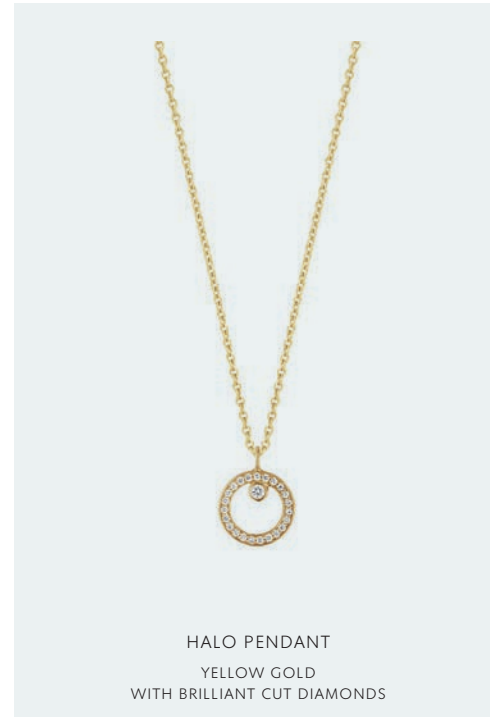

SHADES KEY RING
PVD COATED STAINLESS STEEL

INFINITY CUFFLINKS
STERLING SILVER

MONEY CLIP 267
STERLING SILVER

KOPPEL WATCH
CHRONOGRAPH, 41 MM

OFFSPRING EARRINGS
STERLING SILVER

OFFSPRING BANGLE
STERLING SILVER

OFFSPRING NECKLACE
STERLING SILVER

OFFSPRING PENDANT
STERLING SILVER AND ROSE GOLD

TORUN BANGLE
STERLING SILVER AND YELLOW GOLD
WITH BRILLIANT CUT DIAMONDS

OFFSPRING BANGLE
STERLING SILVER

HALO PENDANT
YELLOW GOLD
WITH BRILLIANT CUT DIAMONDS