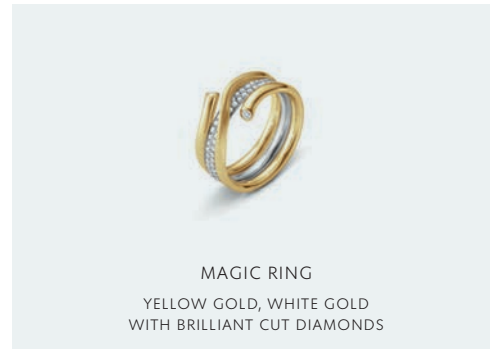

SHADES KEY RING
PVD COATED STAINLESS STEEL

INFINITY CUFFLINKS
STERLING SILVER

MONEY CLIP 267
STERLING SILVER

KOPPEL WATCH
CHRONOGRAPH, 41 MM

OFFSPRING EARRINGS
STERLING SILVER

OFFSPRING BANGLE
STERLING SILVER

OFFSPRING NECKLACE
STERLING SILVER

OFFSPRING PENDANT
STERLING SILVER AND ROSE GOLD

TORUN BANGLE
STERLING SILVER AND YELLOW GOLD
WITH BRILLIANT CUT DIAMONDS

OFFSPRING BANGLE
STERLING SILVER

HALO PENDANT
YELLOW GOLD
WITH BRILLIANT CUT DIAMONDS

HALO BRACELET
YELLOW GOLD
WITH BRILLIANT CUT DIAMONDS

HALO EARSTUDS
YELLOW GOLD
WITH BRILLIANT CUT DIAMONDS

HALO BANGLE
YELLOW GOLD
WITH BRILLIANT CUT DIAMONDS

HALO RING
YELLOW GOLD
WITH BRILLIANT CUT DIAMONDS