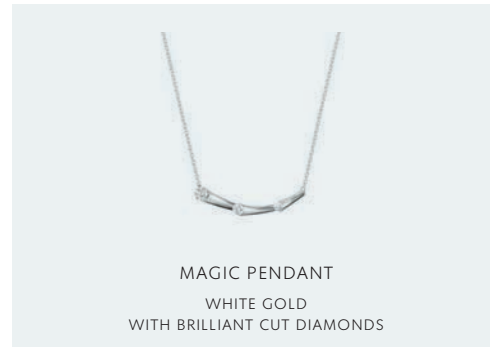

SHADES KEY RING
PVD COATED STAINLESS STEEL

INFINITY CUFFLINKS
STERLING SILVER

MONEY CLIP 267
STERLING SILVER

KOPPEL WATCH
CHRONOGRAPH, 41 MM

OFFSPRING EARRINGS
STERLING SILVER

OFFSPRING BANGLE
STERLING SILVER

OFFSPRING NECKLACE
STERLING SILVER

OFFSPRING PENDANT
STERLING SILVER AND ROSE GOLD

TORUN BANGLE
STERLING SILVER AND YELLOW GOLD
WITH BRILLIANT CUT DIAMONDS

OFFSPRING BANGLE
STERLING SILVER

HALO PENDANT
YELLOW GOLD
WITH BRILLIANT CUT DIAMONDS

HALO BRACELET
YELLOW GOLD
WITH BRILLIANT CUT DIAMONDS

HALO EARSTUDS
YELLOW GOLD
WITH BRILLIANT CUT DIAMONDS

HALO BANGLE
YELLOW GOLD
WITH BRILLIANT CUT DIAMONDS

HALO RING
YELLOW GOLD
WITH BRILLIANT CUT DIAMONDS