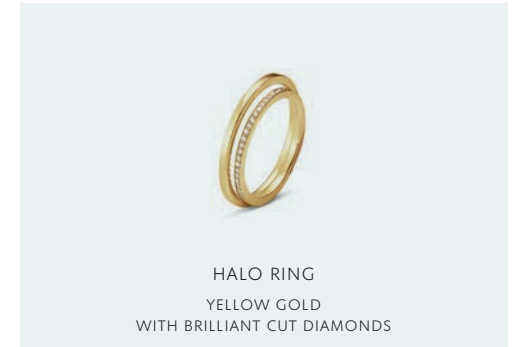

SHADES KEY RING
PVD COATED STAINLESS STEEL

INFINITY CUFFLINKS
STERLING SILVER

MONEY CLIP 267
STERLING SILVER

KOPPEL WATCH
CHRONOGRAPH, 41 MM

OFFSPRING EARRINGS
STERLING SILVER

OFFSPRING BANGLE
STERLING SILVER

OFFSPRING NECKLACE
STERLING SILVER

OFFSPRING PENDANT
STERLING SILVER AND ROSE GOLD

TORUN BANGLE
STERLING SILVER AND YELLOW GOLD
WITH BRILLIANT CUT DIAMONDS

OFFSPRING BANGLE
STERLING SILVER

HALO PENDANT
YELLOW GOLD
WITH BRILLIANT CUT DIAMONDS

HALO BRACELET
YELLOW GOLD
WITH BRILLIANT CUT DIAMONDS

HALO EARSTUDS
YELLOW GOLD
WITH BRILLIANT CUT DIAMONDS

HALO BANGLE
YELLOW GOLD
WITH BRILLIANT CUT DIAMONDS

HALO RING
YELLOW GOLD
WITH BRILLIANT CUT DIAMONDS