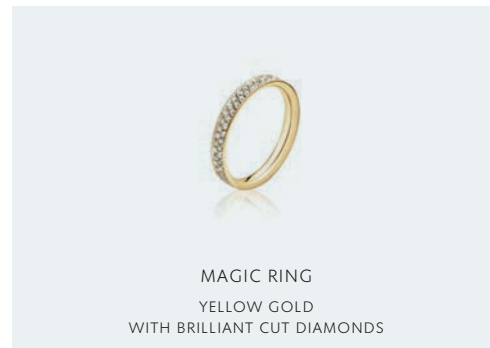

SHADES KEY RING
PVD COATED STAINLESS STEEL

INFINITY CUFFLINKS
STERLING SILVER

MONEY CLIP 267
STERLING SILVER

KOPPEL WATCH
CHRONOGRAPH, 41 MM

OFFSPRING EARRINGS
STERLING SILVER

OFFSPRING BANGLE
STERLING SILVER

OFFSPRING NECKLACE
STERLING SILVER

OFFSPRING PENDANT
STERLING SILVER AND ROSE GOLD

TORUN BANGLE
STERLING SILVER AND YELLOW GOLD
WITH BRILLIANT CUT DIAMONDS

OFFSPRING BANGLE
STERLING SILVER

HALO PENDANT
YELLOW GOLD
WITH BRILLIANT CUT DIAMONDS

HALO BRACELET
YELLOW GOLD
WITH BRILLIANT CUT DIAMONDS

HALO EARSTUDS
YELLOW GOLD
WITH BRILLIANT CUT DIAMONDS

HALO BANGLE
YELLOW GOLD
WITH BRILLIANT CUT DIAMONDS

HALO RING
YELLOW GOLD
WITH BRILLIANT CUT DIAMONDS