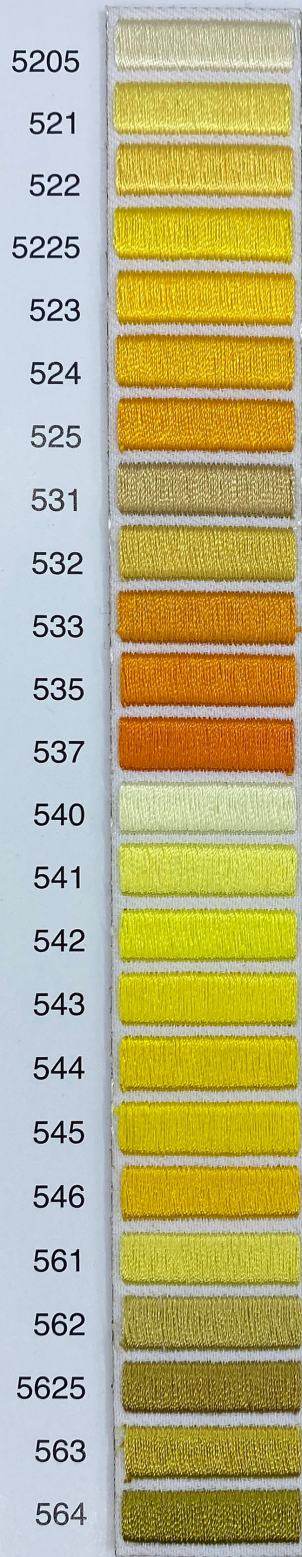

100%
POLYESTER
THREAD
COLOR
CHART
[Photos Ver.]

Stili Profil

www.stili.no | www.scoutbadges.com

1

2

3

4

5

6

7

8

9

10

11

12

13

14

15
FLUORESCENT

GLOW IN
THE DARK

16
METALLIC