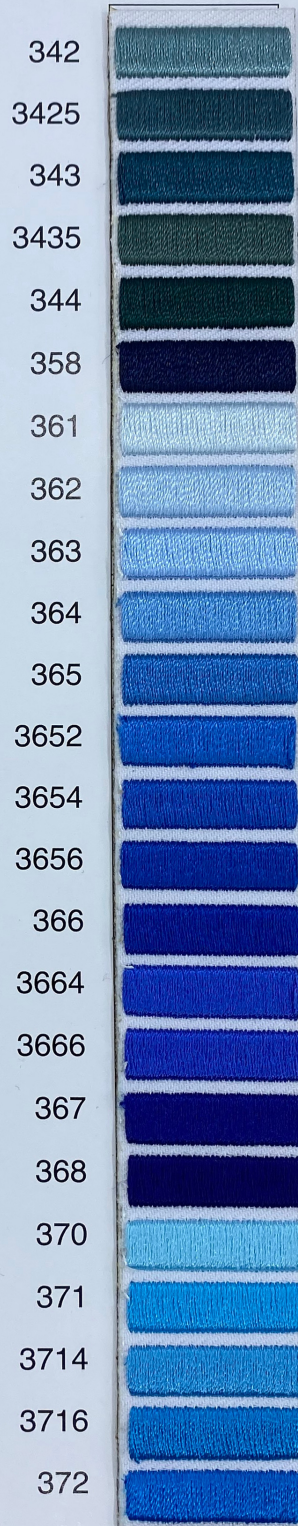

100%
POLYESTER
THREAD
COLOR
CHART
[Photos Ver.]

Stili Profil

www.stili.no | www.scoutbadges.com

1

2

3

4

5

6

7

8

9

10

11

12

13

14

15
FLUORESCENT

GLOW IN
THE DARK

16
METALLIC