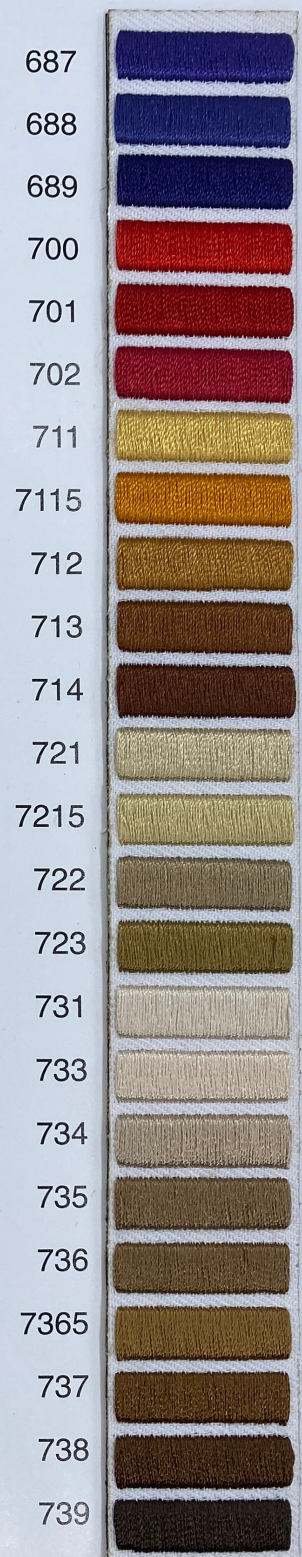

100%
POLYESTER
THREAD
COLOR
CHART
[Photos Ver.]

Stili Profil

www.stili.no | www.scoutbadges.com

1

2

3

4

5

6

7

8

9

10

11

12

13

14

15
FLUORESCENT

GLOW IN
THE DARK

16
METALLIC