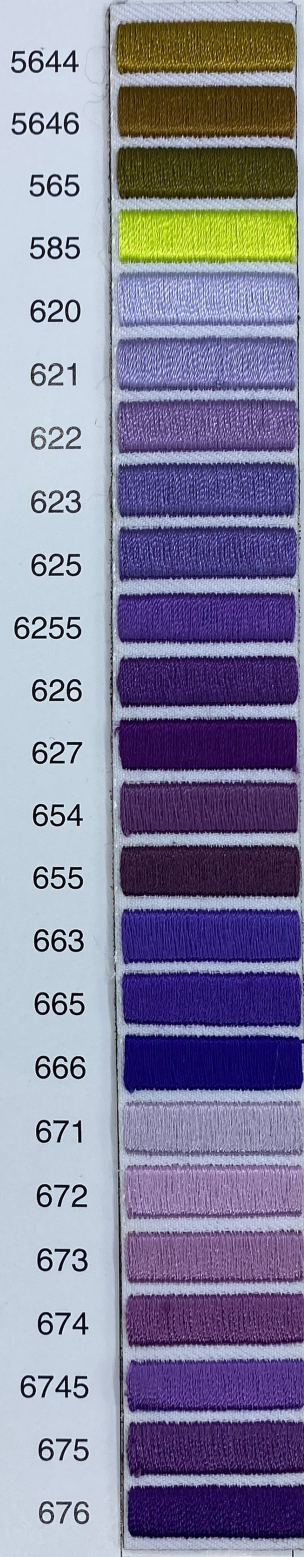

100%
POLYESTER
THREAD
COLOR
CHART
[Photos Ver.]

Stili Profil

www.stili.no | www.scoutbadges.com

1

2

3

4

5

6

7

8

9

10

11

12

13

14

15
FLUORESCENT

GLOW IN
THE DARK

16
METALLIC