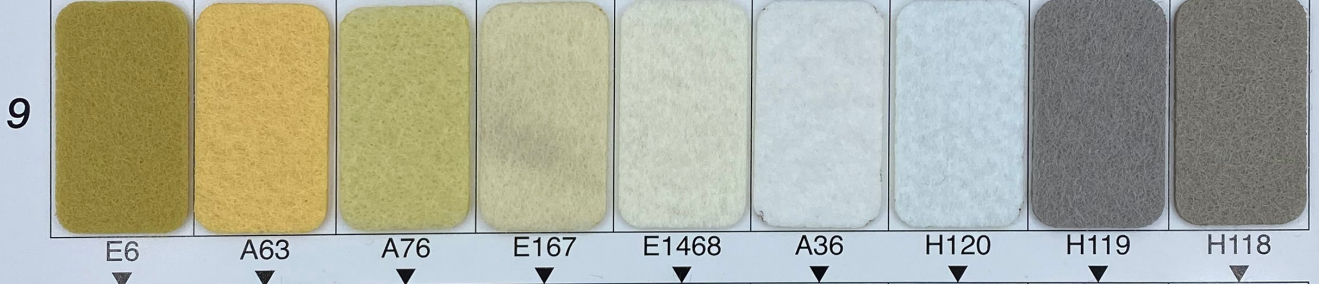

**TWILL
FELT
TC
FABRIC
COLOR
CHART
[Photos Ver.]**

Stili Profil

www.stili.no | www.scoutbadges.com

Twill

Twill

7	HR74	HR31	HR43	HR48	HR959	HR942	HR93	HR107	HR52
	HR69	HR950	HR902	HR903	HR905	HR908	HR120	HR909	HR3
8	HR910	HR955	HR907	HR904	HR971	HR906	HR17	HR911	HR86
	HR12	HR913	HR40	HR956	HR912	HR957	HR914	HR915	HR972
9	HR917	HR92	HR44	HR118	HR6	HR101	HR8	HR94	HR117
	HR923	HR964	HR925	HR924	HR926	HR36	HR916	HR11	HR901
10	HR917	HR92	HR44	HR118	HR6	HR101	HR8	HR94	HR117
	HR923	HR964	HR925	HR924	HR926	HR36	HR916	HR11	HR901
11	HR923	HR964	HR925	HR924	HR926	HR36	HR916	HR11	HR901
	HR923	HR964	HR925	HR924	HR926	HR36	HR916	HR11	HR901
12	HR923	HR964	HR925	HR924	HR926	HR36	HR916	HR11	HR901
	HR923	HR964	HR925	HR924	HR926	HR36	HR916	HR11	HR901

Felt

1

2

3

4

5

6

Felt