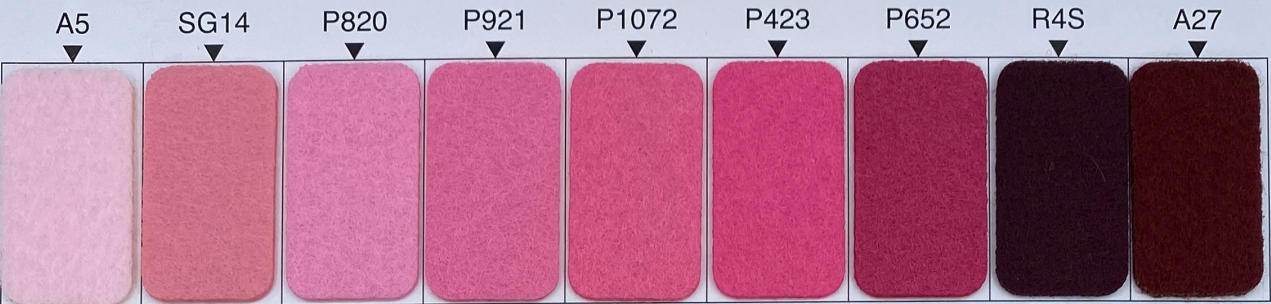

**TWILL
FELT
TC
FABRIC
COLOR
CHART
[Photos Ver.]**

Stili Profil

www.stili.no | www.scoutbadges.com

Twill

Twill

7	HR74	HR31	HR43	HR48	HR959	HR942	HR93	HR107	HR52
	HR69	HR950	HR902	HR903	HR905	HR908	HR120	HR909	HR3
8	HR910	HR955	HR907	HR904	HR971	HR906	HR17	HR911	HR86
	HR12	HR913	HR40	HR956	HR912	HR957	HR914	HR915	HR972
9	HR917	HR92	HR44	HR118	HR6	HR101	HR8	HR94	HR117
	HR923	HR964	HR925	HR924	HR926	HR36	HR916	HR11	HR901
10	HR917	HR92	HR44	HR118	HR6	HR101	HR8	HR94	HR117
	HR923	HR964	HR925	HR924	HR926	HR36	HR916	HR11	HR901
11	HR923	HR964	HR925	HR924	HR926	HR36	HR916	HR11	HR901
	HR923	HR964	HR925	HR924	HR926	HR36	HR916	HR11	HR901
12	HR923	HR964	HR925	HR924	HR926	HR36	HR916	HR11	HR901
	HR923	HR964	HR925	HR924	HR926	HR36	HR916	HR11	HR901

Felt

1

2

3

4

5

6

Felt