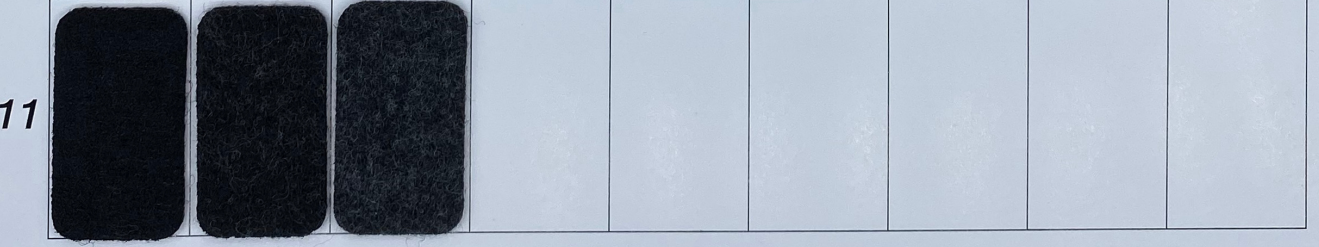

**TWILL
FELT
TC
FABRIC
COLOR
CHART
[Photos Ver.]**

Stili Profil

www.stili.no | www.scoutbadges.com

Twill

Twill

7	HR74	HR31	HR43	HR48	HR959	HR942	HR93	HR107	HR52
	HR69	HR950	HR902	HR903	HR905	HR908	HR120	HR909	HR3
8	HR910	HR955	HR907	HR904	HR971	HR906	HR17	HR911	HR86
	HR12	HR913	HR40	HR956	HR912	HR957	HR914	HR915	HR972
9	HR917	HR92	HR44	HR118	HR6	HR101	HR8	HR94	HR117
	HR923	HR964	HR925	HR924	HR926	HR36	HR916	HR11	HR901
10	HR917	HR92	HR44	HR118	HR6	HR101	HR8	HR94	HR117
	HR923	HR964	HR925	HR924	HR926	HR36	HR916	HR11	HR901
11	HR923	HR964	HR925	HR924	HR926	HR36	HR916	HR11	HR901
	HR923	HR964	HR925	HR924	HR926	HR36	HR916	HR11	HR901
12	HR923	HR964	HR925	HR924	HR926	HR36	HR916	HR11	HR901
	HR923	HR964	HR925	HR924	HR926	HR36	HR916	HR11	HR901

Felt

1

2

3

4

5

6

Felt