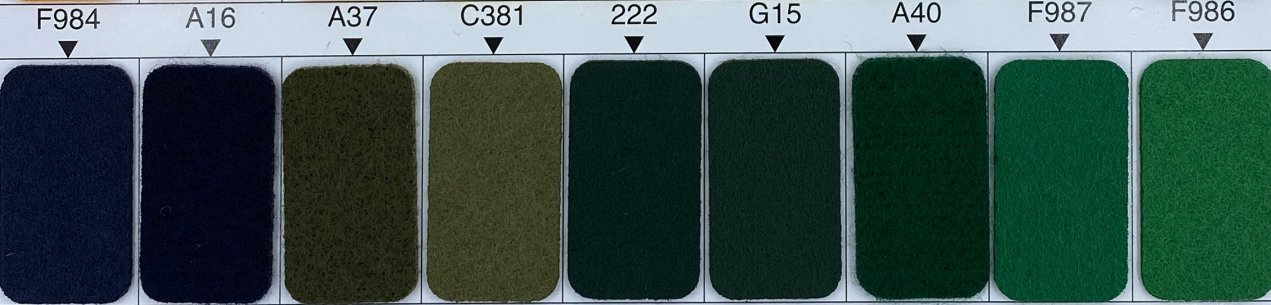

**TWILL
FELT
TC
FABRIC
COLOR
CHART
[Photos Ver.]**

Stili Profil

www.stili.no | www.scoutbadges.com

Twill

Twill

7	HR74	HR31	HR43	HR48	HR959	HR942	HR93	HR107	HR52
	HR69	HR950	HR902	HR903	HR905	HR908	HR120	HR909	HR3
8	HR910	HR955	HR907	HR904	HR971	HR906	HR17	HR911	HR86
	HR12	HR913	HR40	HR956	HR912	HR957	HR914	HR915	HR972
9	HR917	HR92	HR44	HR118	HR6	HR101	HR8	HR94	HR117
	HR923	HR964	HR925	HR924	HR926	HR36	HR916	HR11	HR901
10	HR917	HR92	HR44	HR118	HR6	HR101	HR8	HR94	HR117
	HR923	HR964	HR925	HR924	HR926	HR36	HR916	HR11	HR901
11	HR923	HR964	HR925	HR924	HR926	HR36	HR916	HR11	HR901
	HR923	HR964	HR925	HR924	HR926	HR36	HR916	HR11	HR901
12	HR923	HR964	HR925	HR924	HR926	HR36	HR916	HR11	HR901
	HR923	HR964	HR925	HR924	HR926	HR36	HR916	HR11	HR901

Felt

1

2

3

4

5

6

Felt