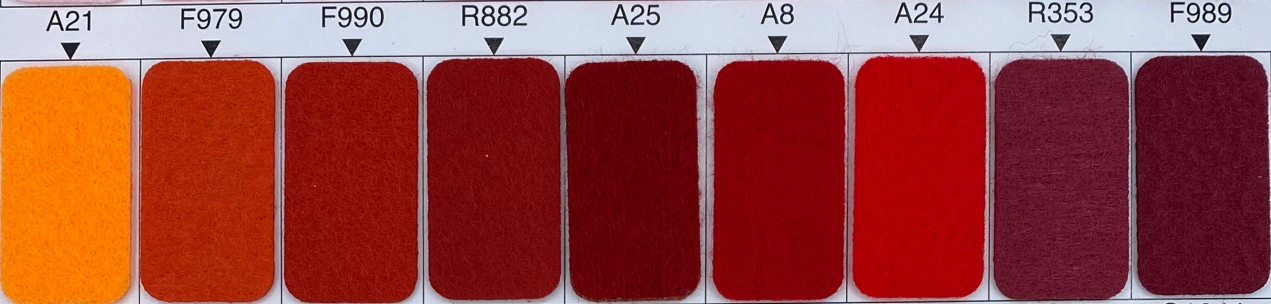

**TWILL
FELT
TC
FABRIC
COLOR
CHART
[Photos Ver.]**

Stili Profil

www.stili.no | www.scoutbadges.com

Twill

Twill

7	HR74	HR31	HR43	HR48	HR959	HR942	HR93	HR107	HR52
	HR69	HR950	HR902	HR903	HR905	HR908	HR120	HR909	HR3
8	HR910	HR955	HR907	HR904	HR971	HR906	HR17	HR911	HR86
	HR12	HR913	HR40	HR956	HR912	HR957	HR914	HR915	HR972
9	HR917	HR92	HR44	HR118	HR6	HR101	HR8	HR94	HR117
	HR923	HR964	HR925	HR924	HR926	HR36	HR916	HR11	HR901
10	HR917	HR92	HR44	HR118	HR6	HR101	HR8	HR94	HR117
	HR923	HR964	HR925	HR924	HR926	HR36	HR916	HR11	HR901
11	HR923	HR964	HR925	HR924	HR926	HR36	HR916	HR11	HR901
	HR923	HR964	HR925	HR924	HR926	HR36	HR916	HR11	HR901
12	HR923	HR964	HR925	HR924	HR926	HR36	HR916	HR11	HR901
	HR923	HR964	HR925	HR924	HR926	HR36	HR916	HR11	HR901

Felt

1

2

3

4

5

6

Felt