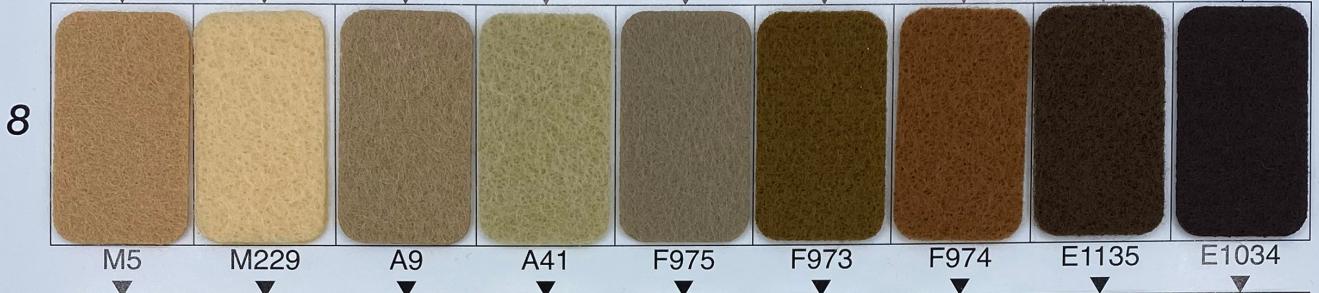

**TWILL
FELT
TC
FABRIC
COLOR
CHART
[Photos Ver.]**

Stili Profil

www.stili.no | www.scoutbadges.com

Twill

Twill

7	HR74	HR31	HR43	HR48	HR959	HR942	HR93	HR107	HR52
	HR69	HR950	HR902	HR903	HR905	HR908	HR120	HR909	HR3
8	HR910	HR955	HR907	HR904	HR971	HR906	HR17	HR911	HR86
	HR12	HR913	HR40	HR956	HR912	HR957	HR914	HR915	HR972
9	HR917	HR92	HR44	HR118	HR6	HR101	HR8	HR94	HR117
	HR923	HR964	HR925	HR924	HR926	HR36	HR916	HR11	HR901
10	HR917	HR92	HR44	HR118	HR6	HR101	HR8	HR94	HR117
	HR923	HR964	HR925	HR924	HR926	HR36	HR916	HR11	HR901
11	HR923	HR964	HR925	HR924	HR926	HR36	HR916	HR11	HR901
	HR923	HR964	HR925	HR924	HR926	HR36	HR916	HR11	HR901
12	HR923	HR964	HR925	HR924	HR926	HR36	HR916	HR11	HR901
	HR923	HR964	HR925	HR924	HR926	HR36	HR916	HR11	HR901

Felt

1

2

3

4

5

6

Felt