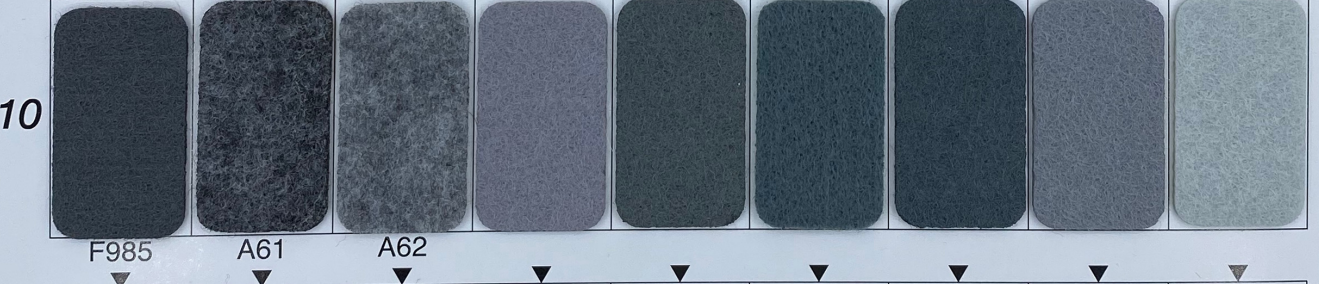

**TWILL
FELT
TC
FABRIC
COLOR
CHART
[Photos Ver.]**

Stili Profil

www.stili.no | www.scoutbadges.com

Twill

Twill

7	HR74	HR31	HR43	HR48	HR959	HR942	HR93	HR107	HR52
	HR69	HR950	HR902	HR903	HR905	HR908	HR120	HR909	HR3
8	HR910	HR955	HR907	HR904	HR971	HR906	HR17	HR911	HR86
	HR12	HR913	HR40	HR956	HR912	HR957	HR914	HR915	HR972
9	HR917	HR92	HR44	HR118	HR6	HR101	HR8	HR94	HR117
	HR923	HR964	HR925	HR924	HR926	HR36	HR916	HR11	HR901
10	HR917	HR92	HR44	HR118	HR6	HR101	HR8	HR94	HR117
	HR923	HR964	HR925	HR924	HR926	HR36	HR916	HR11	HR901
11	HR923	HR964	HR925	HR924	HR926	HR36	HR916	HR11	HR901
	HR923	HR964	HR925	HR924	HR926	HR36	HR916	HR11	HR901
12	HR923	HR964	HR925	HR924	HR926	HR36	HR916	HR11	HR901
	HR923	HR964	HR925	HR924	HR926	HR36	HR916	HR11	HR901

Felt

1

2

3

4

5

6

Felt