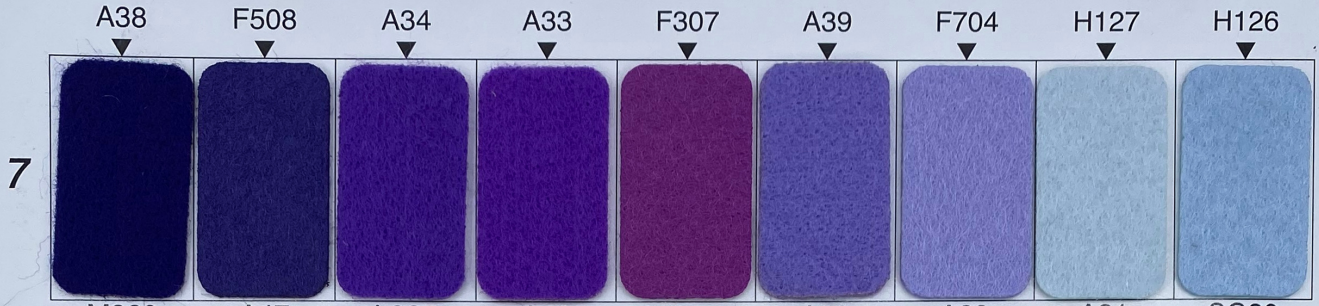

**TWILL
FELT
TC
FABRIC
COLOR
CHART
[Photos Ver.]**

Stili Profil

www.stili.no | www.scoutbadges.com

Twill

Twill

7	HR74	HR31	HR43	HR48	HR959	HR942	HR93	HR107	HR52
	HR69	HR950	HR902	HR903	HR905	HR908	HR120	HR909	HR3
8	HR910	HR955	HR907	HR904	HR971	HR906	HR17	HR911	HR86
	HR12	HR913	HR40	HR956	HR912	HR957	HR914	HR915	HR972
9	HR917	HR92	HR44	HR118	HR6	HR101	HR8	HR94	HR117
	HR923	HR964	HR925	HR924	HR926	HR36	HR916	HR11	HR901
10	HR917	HR92	HR44	HR118	HR6	HR101	HR8	HR94	HR117
	HR923	HR964	HR925	HR924	HR926	HR36	HR916	HR11	HR901
11	HR923	HR964	HR925	HR924	HR926	HR36	HR916	HR11	HR901
	HR923	HR964	HR925	HR924	HR926	HR36	HR916	HR11	HR901
12	HR923	HR964	HR925	HR924	HR926	HR36	HR916	HR11	HR901
	HR923	HR964	HR925	HR924	HR926	HR36	HR916	HR11	HR901

Felt

1

2

3

4

5

6

Felt