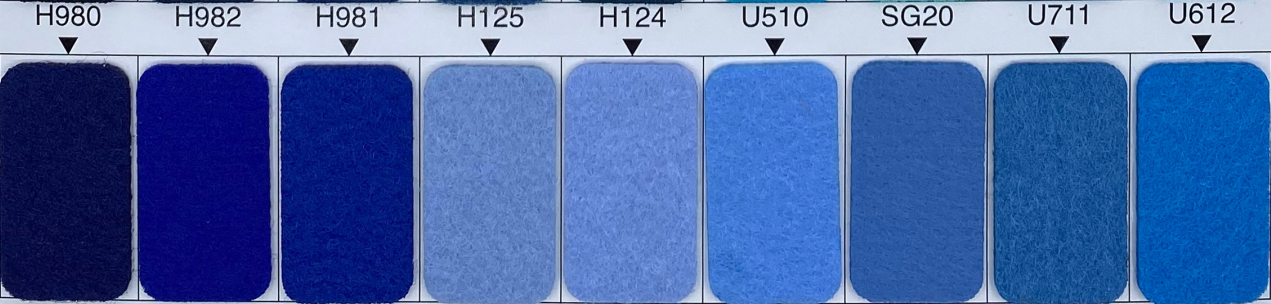

**TWILL
FELT
TC
FABRIC
COLOR
CHART
[Photos Ver.]**

Stili Profil

www.stili.no | www.scoutbadges.com

Twill

Twill

7	HR74	HR31	HR43	HR48	HR959	HR942	HR93	HR107	HR52
	HR69	HR950	HR902	HR903	HR905	HR908	HR120	HR909	HR3
8	HR910	HR955	HR907	HR904	HR971	HR906	HR17	HR911	HR86
	HR12	HR913	HR40	HR956	HR912	HR957	HR914	HR915	HR972
9	HR917	HR92	HR44	HR118	HR6	HR101	HR8	HR94	HR117
	HR923	HR964	HR925	HR924	HR926	HR36	HR916	HR11	HR901
10	HR917	HR92	HR44	HR118	HR6	HR101	HR8	HR94	HR117
	HR923	HR964	HR925	HR924	HR926	HR36	HR916	HR11	HR901
11	HR923	HR964	HR925	HR924	HR926	HR36	HR916	HR11	HR901
	HR923	HR964	HR925	HR924	HR926	HR36	HR916	HR11	HR901
12	HR923	HR964	HR925	HR924	HR926	HR36	HR916	HR11	HR901
	HR923	HR964	HR925	HR924	HR926	HR36	HR916	HR11	HR901

Felt

1

2

3

4

5

6

Felt