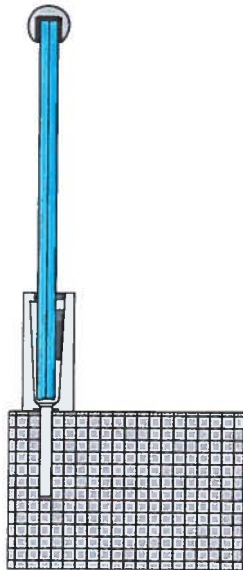

Base Channel For Floor

Aluminium	L
K6.9004.000	2500mm

KM500

Base Channel For Wall

Aluminium	L
K6.9005.000	2500mm

KM501