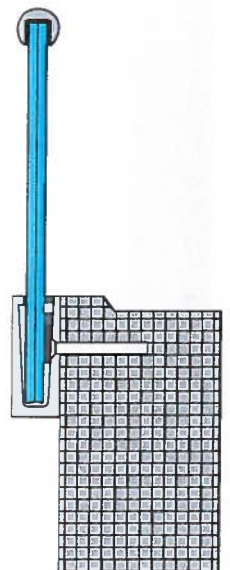

Base Channel For Floor

Aluminium	L
K6.9004.000	2500mm

KM500

Base Channel For Wall

Aluminium	L
K6.9005.000	2500mm

KM501