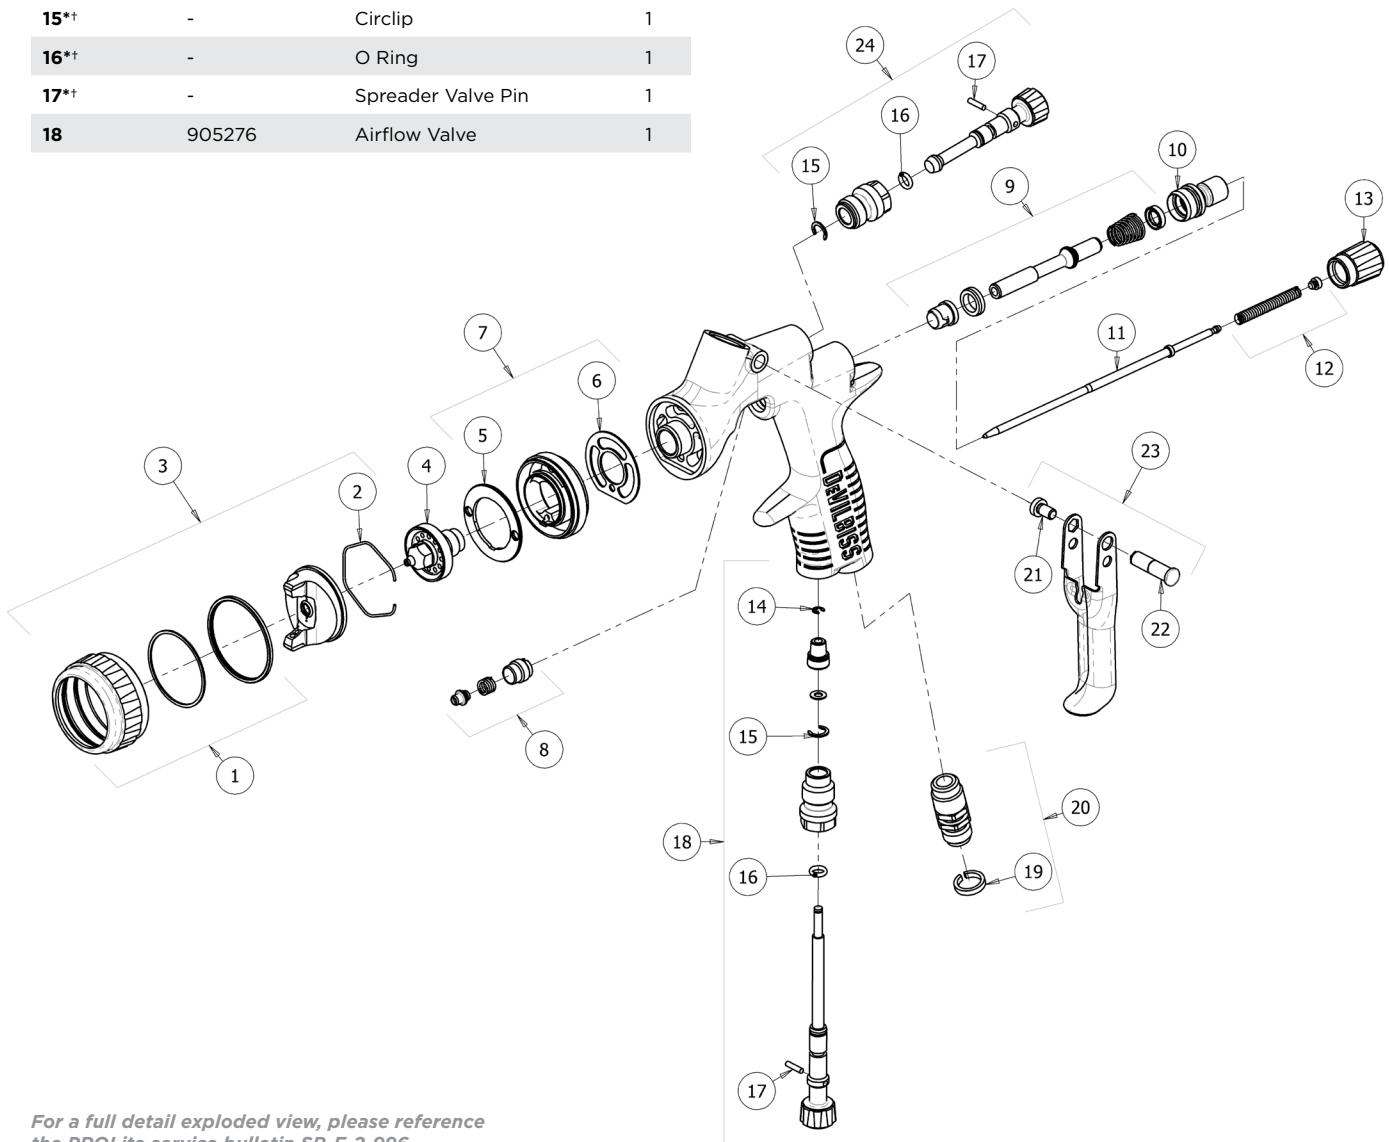

DeVilbiss® PROLite Exploded Reference Legend

Reference	Part Number	Description	QTY	Reference	Part Number	Description	QTY
1	905280	Retaining Ring Sub Assembly	1	19	905289	Color ID Ring Kit (4 colors)	1
2	905208	Spring Clip (kit of 5)	1	20	905305	Air Inlet	1
3	See Table 1	Air Cap & Retaining Ring	1	21*	-	Trigger Screw	1
4	See Table 1	Fluid Nozzle	1	22*	-	Trigger Stud	1
5	905297	Baffle Plate	1	23	905306	Trigger, Stud & Screw Kit	1
6*	905287	Gasket (kit of 2)	1	24	905275	Spreader Valve Assembly	1
7	905303	Spray Head Kit	1				
8*	905294	Packing, Spring & Packing Nut Kit	1				
9	905282	Air Valve Assembly	1				
10	905301	Air Valve Body	1				
11	905266	Fluid Needle	1				
12*	905283	Needle Spring Kit	1				
13	905302	Fluid Adjusting Knob	1				
14	905200	Circlip (kit of 5)	1				
15*†	-	Circlip	1				
16*†	-	O Ring	1				
17*†	-	Spreader Valve Pin	1				
18	905276	Airflow Valve	1				

* 905281 - Spray Gun Repair Kit contains all the parts indicated with an asterisk
† 905206 - Seal & Pin Kit, kit of 5 (Items 15, 16, & 17)

For a full detail exploded view, please reference the PROLite service bulletin SB-E-2-996.